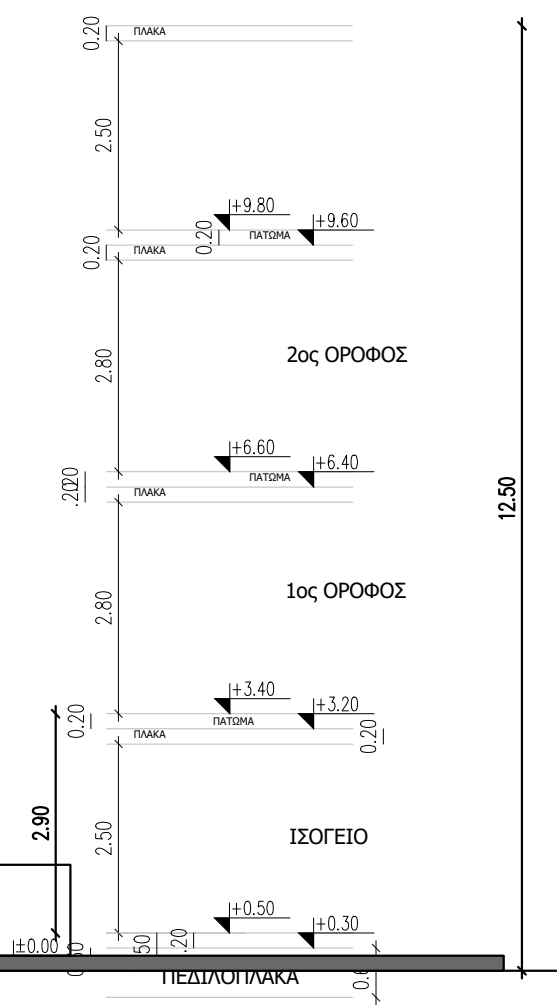

**C**ODE  
**A**RCHITECTURE  
**S**TUDIO

MICHALIS NEOFYTOS  
 ARCHITECT N.T.U.A.-MA ARCHITECTURE

ΟΨΗ Α

**C**ODE  
**A**RCHITECTURE  
**S**TUDIO

---

MICHALIS NEOFYTU  
 ARCHITECT N.T.U.A.-MA ARCHITECTURE

ΟΨΗ Β