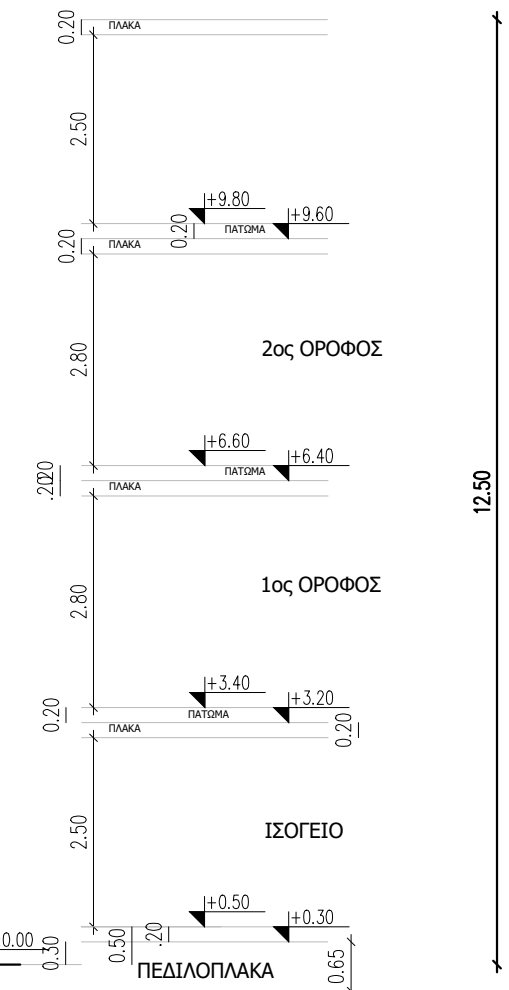

CODE
ARCHITECTURE
STUDIO

MICHALIS NEOFYTU
ARCHITECT N.T.U.A.-MA ARCHITECTURE