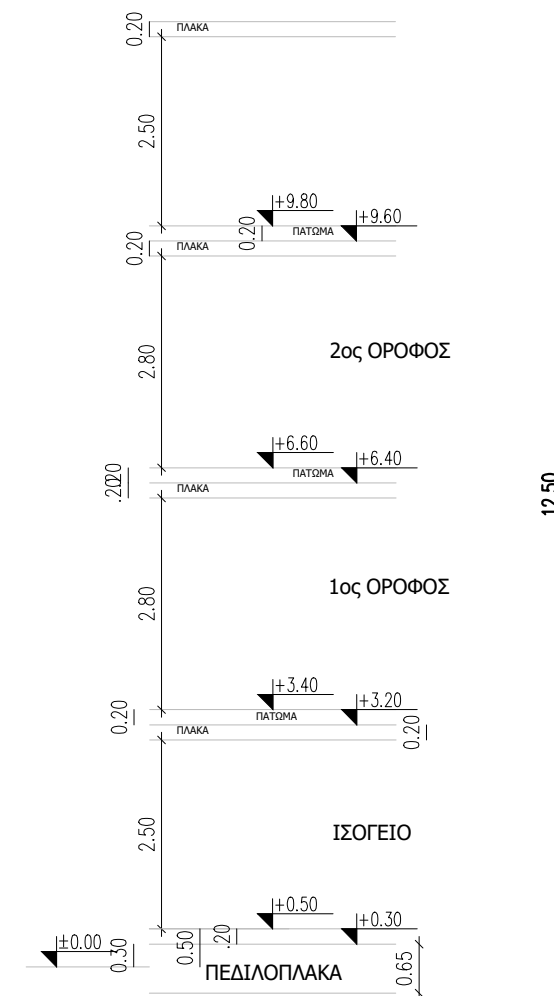

**C**ODE  
**A**RCHITECTURE  
**S**TUDIO

MICHALIS NEOFYTU  
 ARCHITECT N.T.U.A.-MA ARCHITECTURE

ΟΨΗ Γ

**C**ODE  
**A**RCHITECTURE  
**S**TUDIO

MICHALIS NEOFYTU  
 ARCHITECT N.T.U.A.-MA ARCHITECTURE

ΟΨΗ Δ

**C**ODE  
**A**RCHITECTURE  
**S**TUDIO