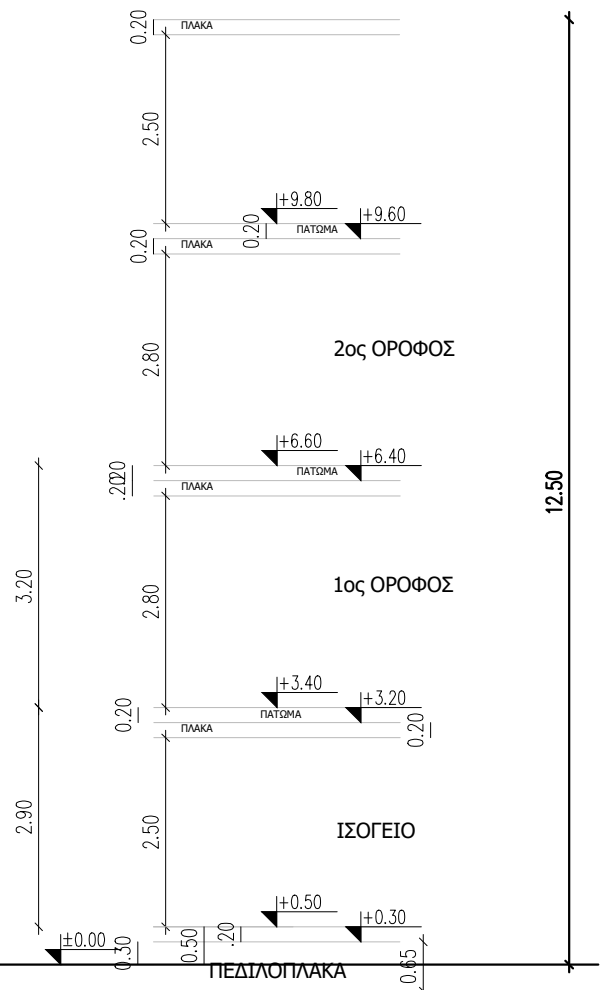

**C**ODE  
**A**RCHITECTURE  
**S**TUDIO

MICHALIS NEOFYTOS  
 ARCHITECT N.T.U.A.-MA ARCHITECTURE

ΟΨΗ Α

**C**ODE  
**A**RCHITECTURE  
**S**TUDIO

---

MICHALIS NEOFYTU  
 ARCHITECT N.T.U.A.-MA ARCHITECTURE

ΟΨΗ Β